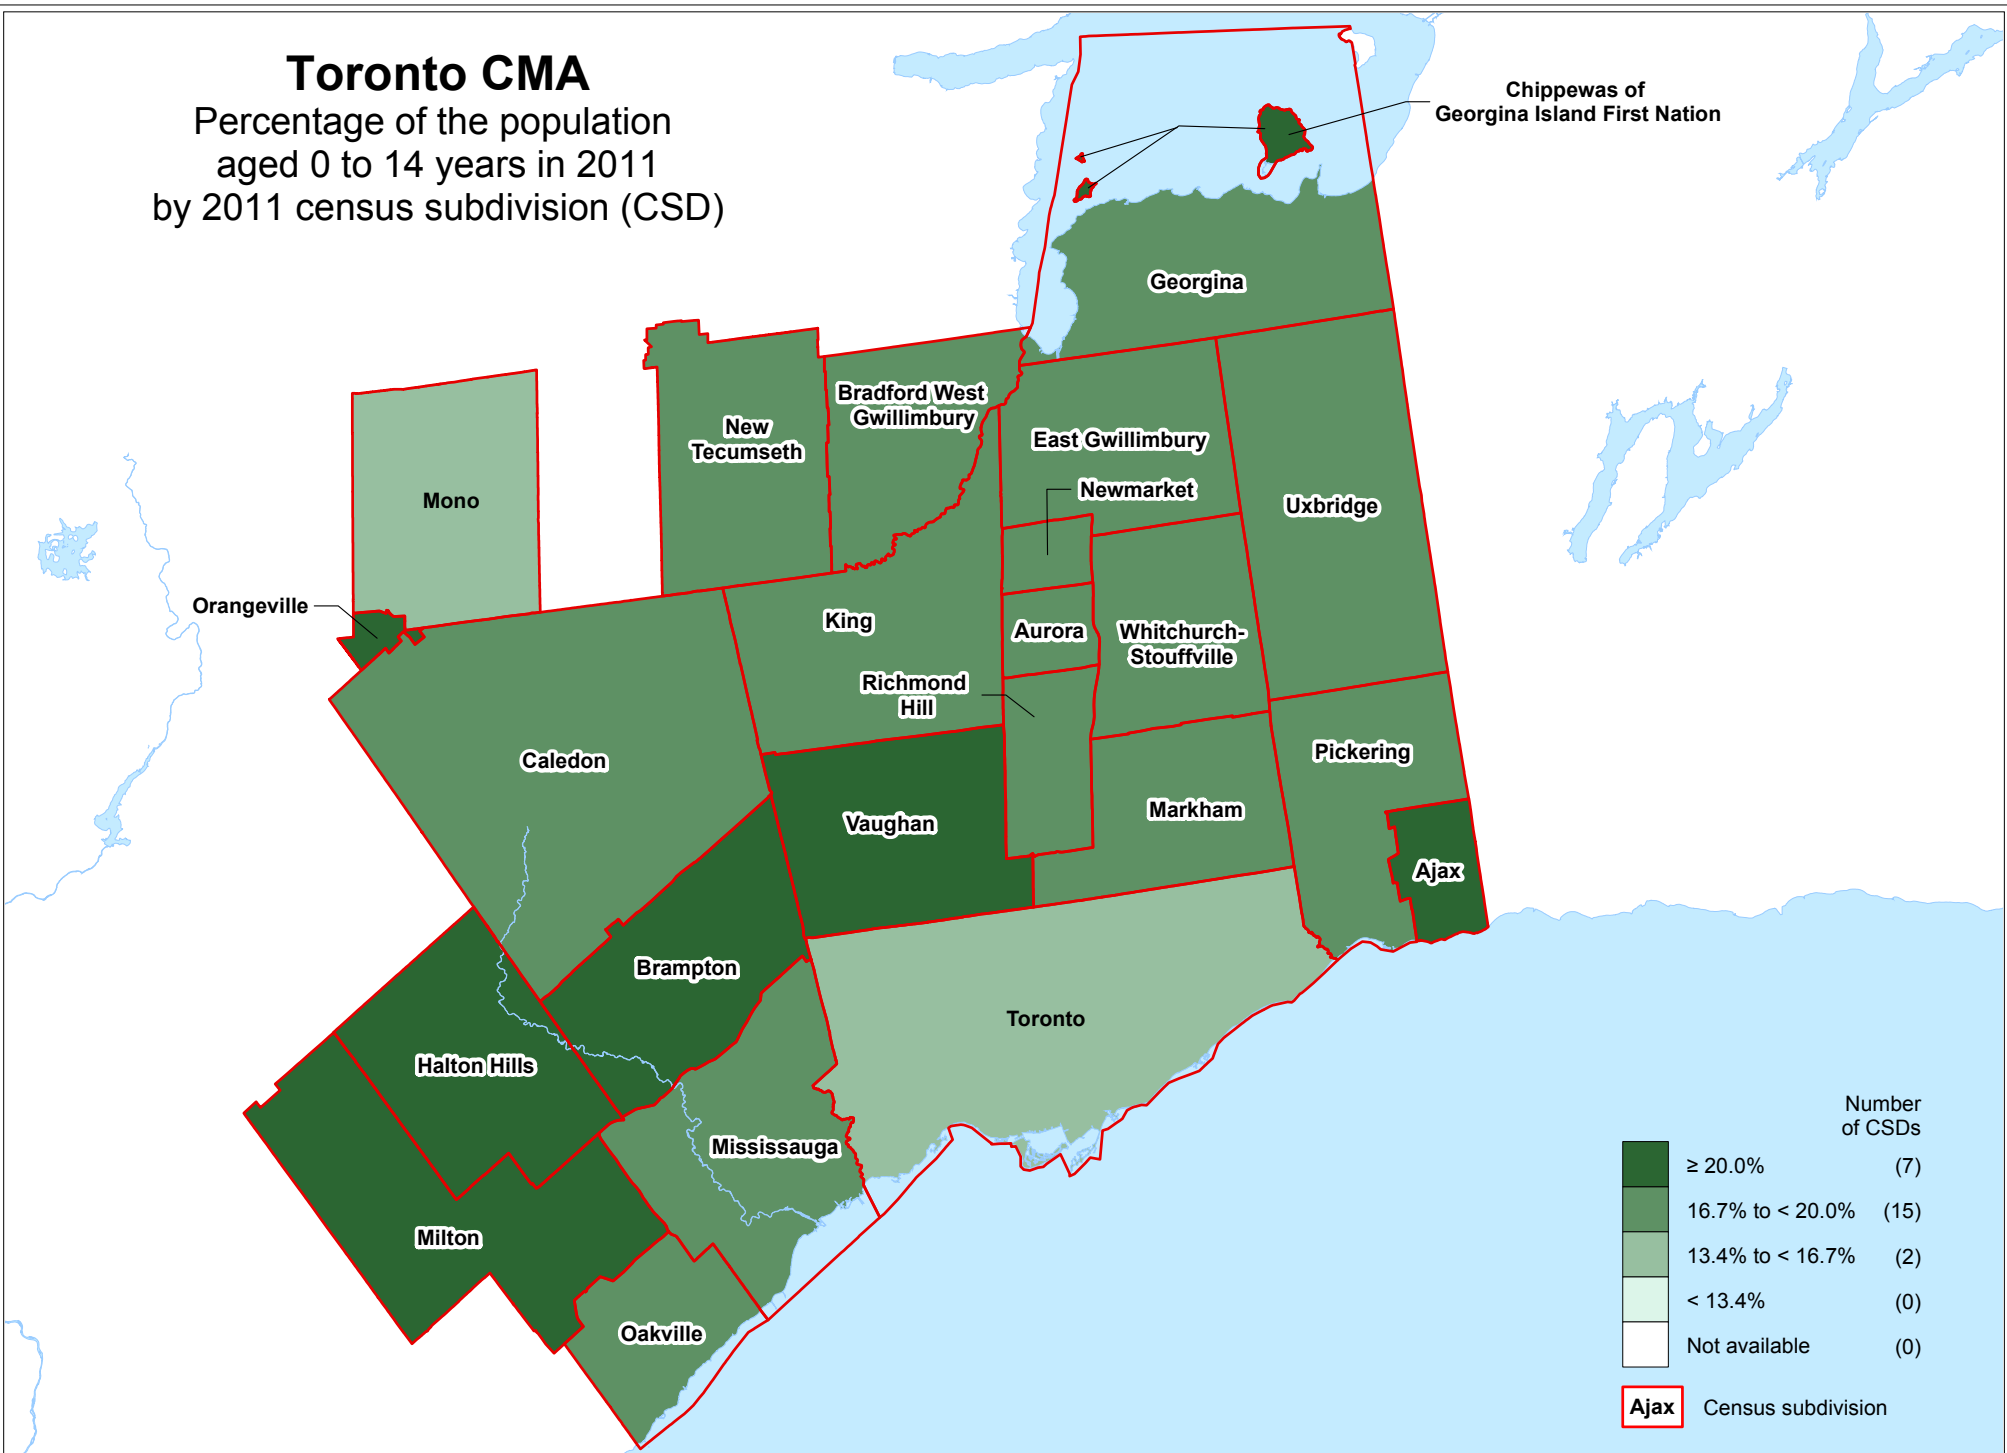

Toronto CMA

Percentage of the population aged 0 to 14 years in 2011 by 2011 census subdivision (CSD)

Percentage Range	Number of CSDs
≥ 20.0%	(7)
16.7% to < 20.0%	(15)
13.4% to < 16.7%	(2)
< 13.4%	(0)
Not available	(0)

Ajax Census subdivision

Source: 2011 Census of Canada. Produced by the Geography Division, Statistics Canada, 2012.